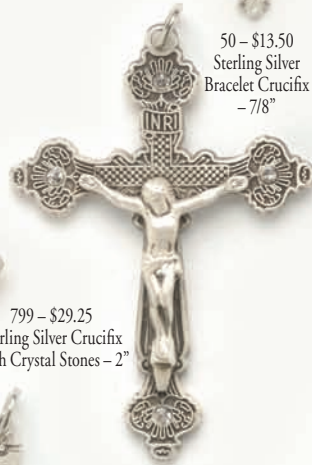

489 - \$51.45  
Sterling Silver  
First Communion  
Rosary Kit

49 - \$9.50  
Sterling Silver Miraculous  
Heart Bracelet Medal - 1/2"

52 - \$12.75  
Sterling Silver  
Miraculous Medal  
- 9/16"

249 - \$9.50  
Sterling Silver  
Bracelet Crucifix - 3/4"

865 - \$9.00  
Sterling Silver Chalice  
Center size: 7/8"  
Also No. 5865 - \$10.00  
Gold Plated Chalice  
Center - 7/8"

256 - \$9.25  
Sterling Silver  
Chalice Medal - 3/4"

757BM - \$1.90  
Base Metal Crucifix  
- 2-3/16"

783BM - \$1.25  
Base Metal Crucifix - 1 1/2"  
5783BM - \$1.75  
Gold Plated Crucifix

799 - \$29.25  
Sterling Silver Crucifix  
With Crystal Stones - 2"

50 - \$13.50  
Sterling Silver  
Bracelet Crucifix  
- 7/8"