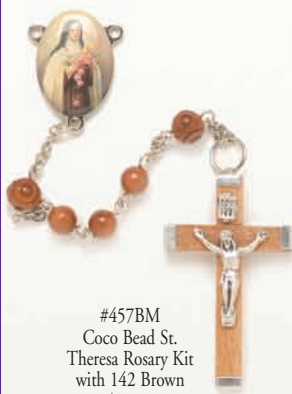

#457BM
Coco Bead St.
Theresa Rosary Kit
with 142 Brown
$13.95