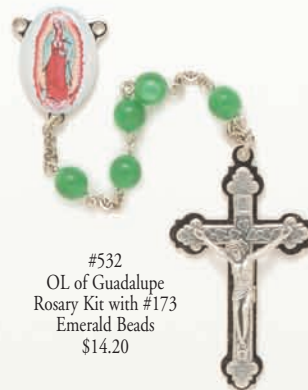

#532  
OL of Guadalupe  
Rosary Kit with #173  
Emerald Beads  
\$14.20

#559  
Gold BM Rosary Kit  
with White Pearl Beads  
\$13.95

#561  
Base Metal Cut  
Crystal Bead Rosary  
Kit - \$15.40

#564BM  
St. Benedict  
Rosary Kit with  
#166 Beads  
\$15.00