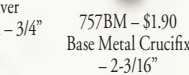

757BM - $1.90
Base Metal Crucifix
- 2-3/16"