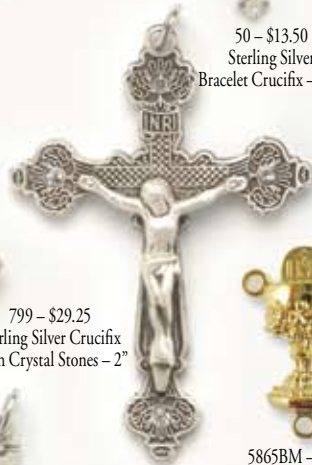

489 - \$56.50
Sterling Silver
First Communion
Rosary Kit

49 - \$9.75
Sterling Silver Miraculous
Heart Bracelet Medal - 1/2"

52 - \$11.95
Sterling Silver
Miraculous Medal
- 9/16"

249 - \$9.75
Sterling Silver
Bracelet Crucifix - 3/4"

865 - \$9.95
Sterling Silver Chalice
Center size: 7/8"
Also No. 5865 - \$10.00
Gold Plated Chalice
Center - 7/8"

256 - \$9.25
Sterling Silver
Chalice Medal - 3/4"

757BM - \$1.90
Base Metal Crucifix
2-3/16"

783BM - \$1.25
Base Metal Crucifix - 1 1/2"
5783BM - \$1.75
Gold Plated Crucifix

799 - \$29.25
Sterling Silver Crucifix
With Crystal Stones - 2"

852 - \$13.15
Sterling Silver First Communion
Chalice Center - 3/4"