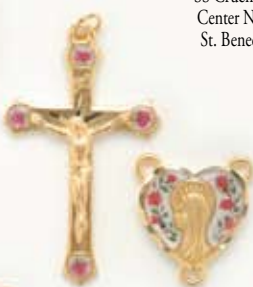

S340P - $11.95 Gold Pewter
Crucifix 5749P, Center 5849P