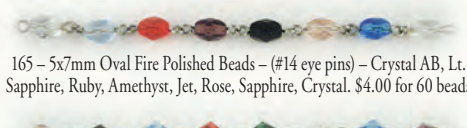

4011 - \$29.95
Sterling Silver Pearl Rosary Bracelet

4012 - \$33.95
Sterling Silver Rondelle Bead
Rosary Bracelet

126 - 6mm Swarovski Crystal Beads - (#13 eye pins) - Garnet, Amethyst, Aqua, Crystal, Emerald, Alexandrite, Ruby, Crysolite, Sapphire, Rose, Topaz, Blue Zircon. \$22.00 for 60 beads

162 - 6mm Round Fire Polished Beads - (#13 eye pins) - Garnet, Amethyst, Aqua, Crystal, Emerald, Alexandrite, Ruby, Peridot, Sapphire, Rose, Topaz, Lt. Sapphire, Deep Violet, Hematite, Jet, Chocolate. \$2.65 for 60 beads